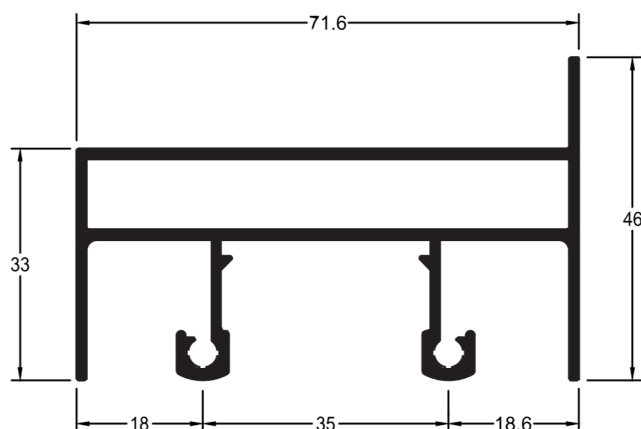

LB 069

6,744 kg/6m
Travessa Bandeira - Marco